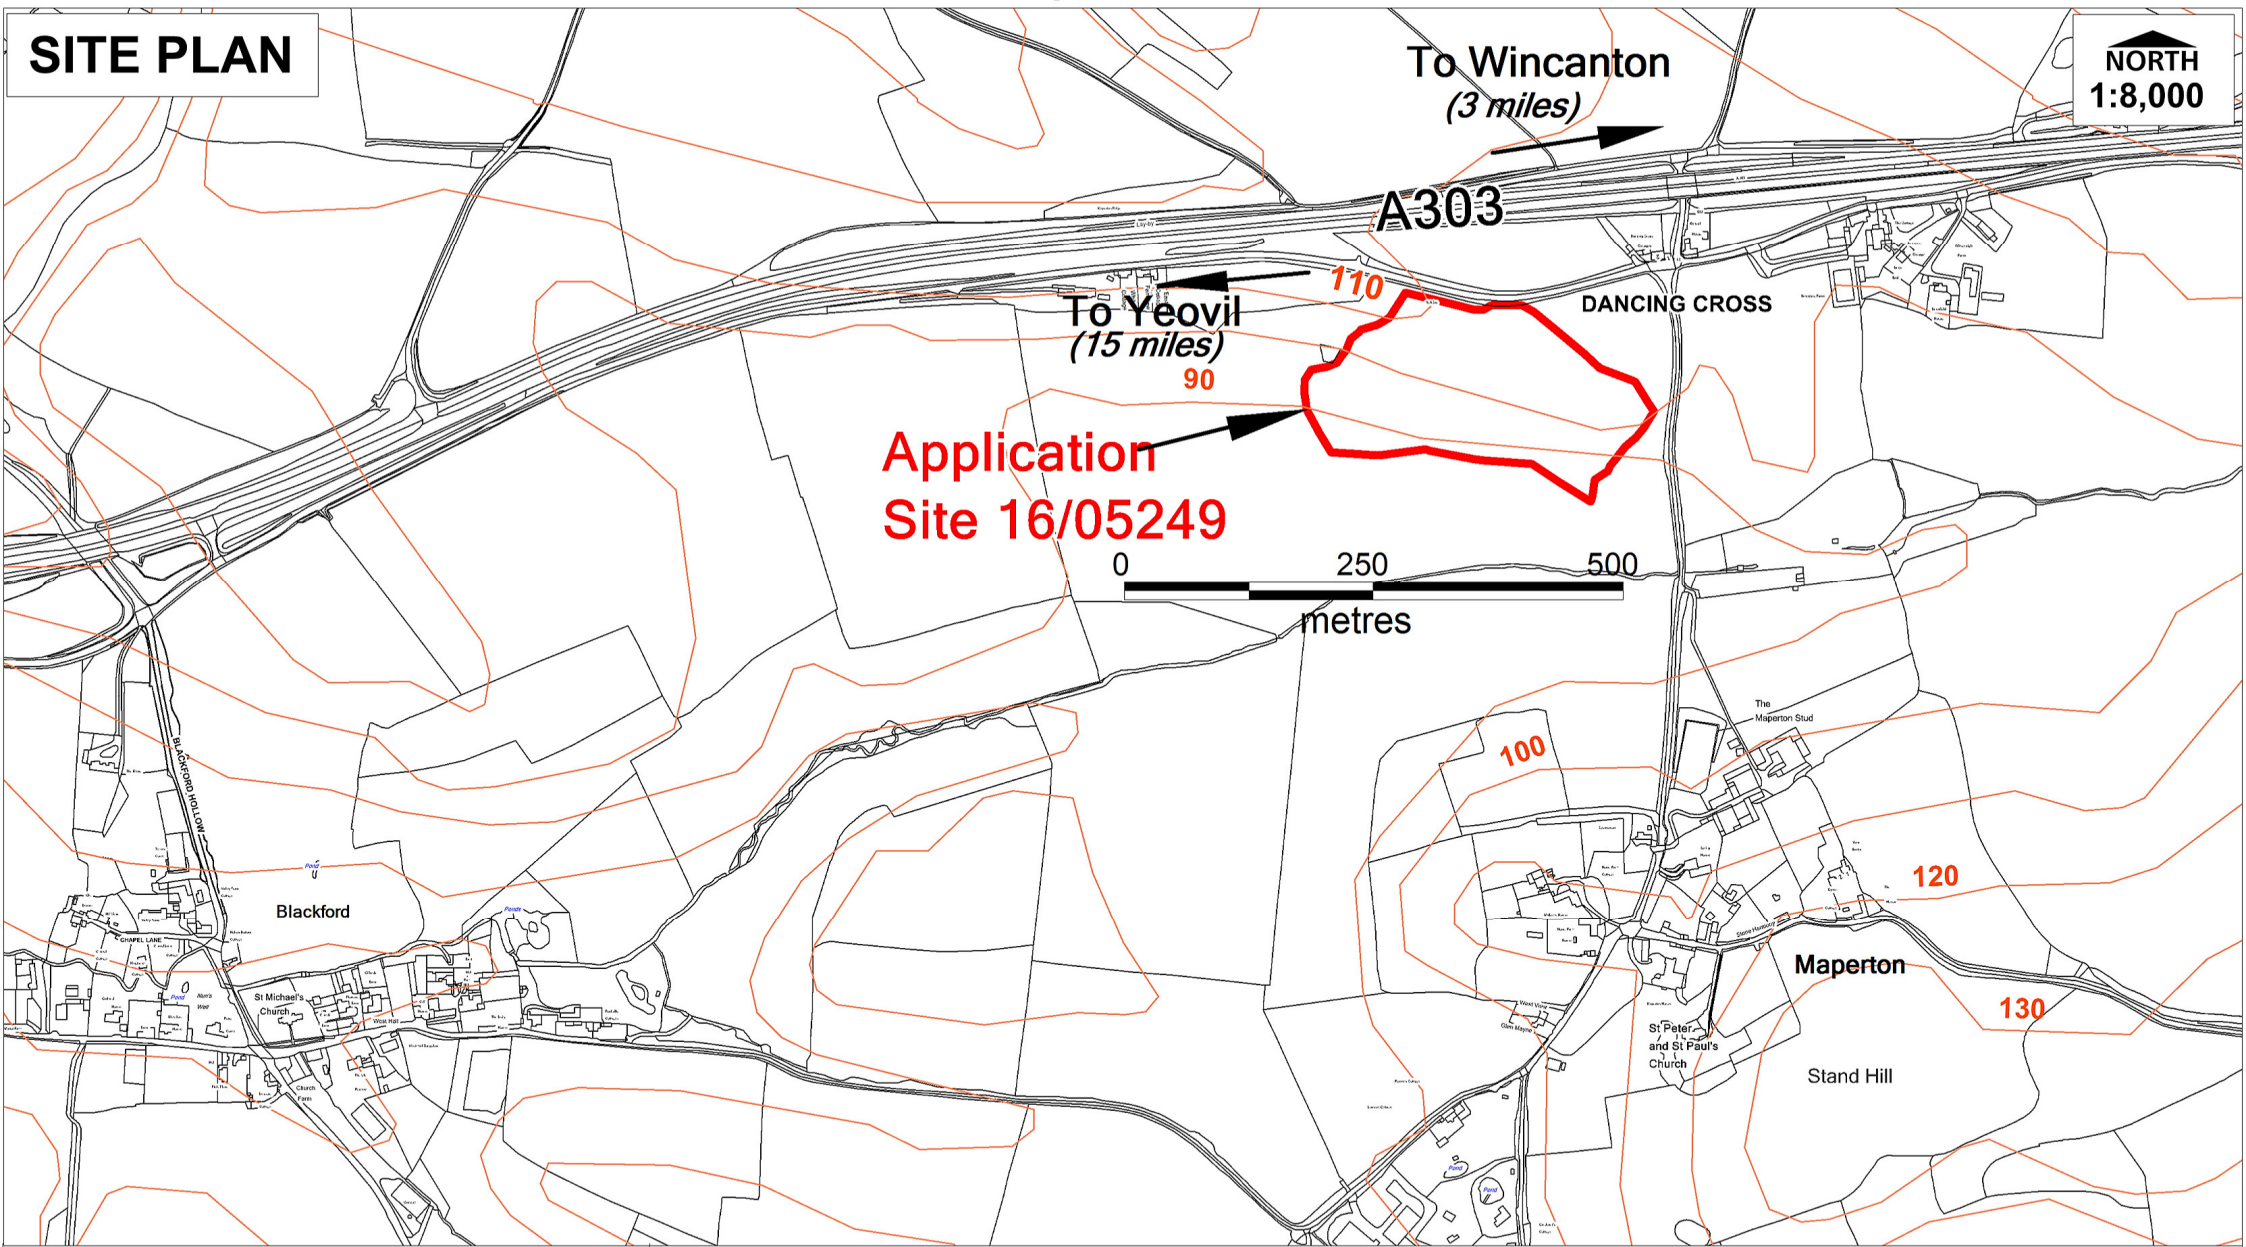

SITE PLAN

SOMERSET

 Philip Higginbottom
 Service Manager
 Planning Control, Enforcement and Compliance
 Community & Environmental Services
 Somerset County Council
 County Hall TAUNTON TA1 4DY

© Reproduced from Ordnance Survey Mapping with the permission of the Controller of Her Majesty's Stationery Office Crown Copyright. Unauthorised reproduction infringes Crown Copyright and May lead to prosecution or Civil Proceedings. Licence Number: 100038382 (2011) ©

Site Name:
**Maperton Ridge Agricultural
 Land Re-Profiling**

Planning Control
 Drawn by: **P Silvers** Dated: **9 February 2017**